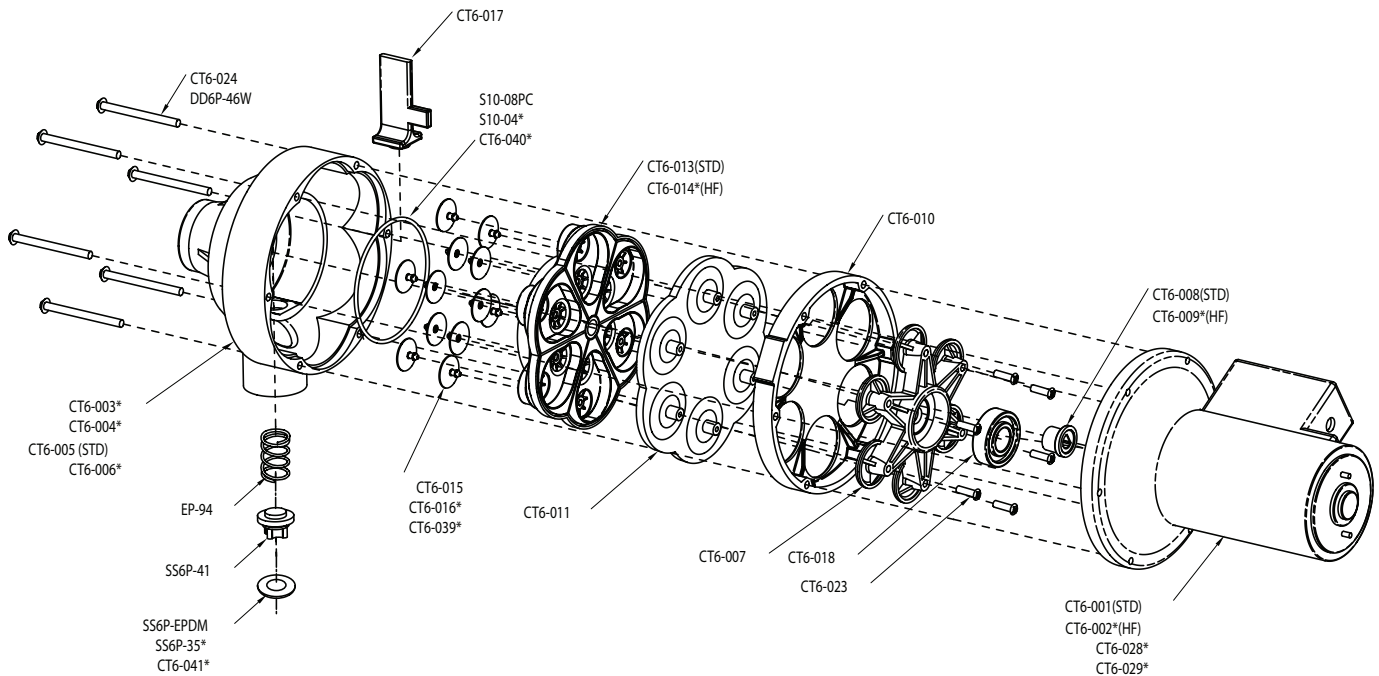

Aftermarket and Recommended Spare Parts

Ordering of spare parts

Flowserve keeps records of all pumps that have been supplied via serial number, and offers a number of kits for pump servicing needs.

ITEM	DESCRIPTION
CT6-001	Motor Assembly (Green 12V)
CT6-002*	Motor Assembly HF
CT6-003*	Housing - Inlet: MM, Outlet: NPT
CT6-004*	Housing - Inlet: MM, Outlet: BSPP
CT6-005	Housing - Inlet: NPT, Outlet: NPT
CT6-006*	Housing - Inlet: BSPP, Outlet: BSPP
CT6-007	Wobble Plate
CT6-008	Bushing
CT6-009*	Bushing HF
CT6-010	Spacer (Aluminum)
CT6-011	Diaphragm
CT6-013	Valve Plate
CT6-014*	Valve Plate HF
CT6-015	Valves (Peroxide EPDM)
CT6-016*	Valves (Viton)

ITEM	DESCRIPTION
CT6-017	Bypass Support
CT6-018	Bearing
CT6-023	Screw (Wobble plate)
CT6-024	Screw (Housing)
CT6-039	Valve, Santoprene
CT6-040	O-ring, Santoprene
CT6-041	Bypass seal, Santoprene
DD6P-46W	Stainless Steel Washer
SS6P-41	Bypass valve
EP-94	Bypass valve spring
SS6P-35EPDM	Bypass valve gasket
SS6P-35*	Bypass valve gasket Viton
S10-08	O-ring
S10-04	O-ring (Viton)

* optional

CT6 DIAPHRAGM PUMP - EXPLODED VIEW

MOTOR ASSEMBLY		
 <p>CORD INCLUDED</p> <p>CT6-001, 12V GREEN CT6-002, 12V, GREY(HF) CT6-028, 12V, BLUE CT6-029, 115V, BLUE</p>		
KIT P/N	DESCRIPTION	PARTS
CT6KIT-101	MOTOR ASSEMBLY, 12V CT6 GREEN, INCLUDING SWITCH AND CABLE	CT6-001
CT6KIT-102	MOTOR ASSEMBLY, 12V CT6 HF, GRAY, INCLUDING SWITCH AND CABLE	CT6-002
CT6KIT-103	MOTOR ASSEMBLY, 12V CT6 BLUE, INCLUDING SWITCH AND CABLE	CT6-028
CT6KIT-104	MOTOR ASSEMBLY, 115V CT6 BLUE, INCLUDING SWITCH AND CABLE	CT6-029

KIT P/N	DESCRIPTION	PARTS
CT6KIT-301	VALVE PLATE ASSEMBLY, EPDM	CT6-013 CT6-015 S10-08
CT6KIT-302	VALVE PLATE ASSEMBLY, VITON	CT6-013 CT6-016 S10-04
CT6KIT-303	VALVE PLATE ASSEMBLY, SANTOPRENE	CT6-013 CT6-039 CT6-040
CT6KIT-303	VALVE PLATE ASSEMBLY, EPDM, HF	CT6-014 CT6-015 S10-08
CT6KIT-304	VALVE PLATE ASSEMBLY, VITON, HF	CT6-014 CT6-016 S10-04
CT6KIT-302	VALVE PLATE ASSEMBLY, SANTOPRENE	CT6-014 CT6-039 CT6-040