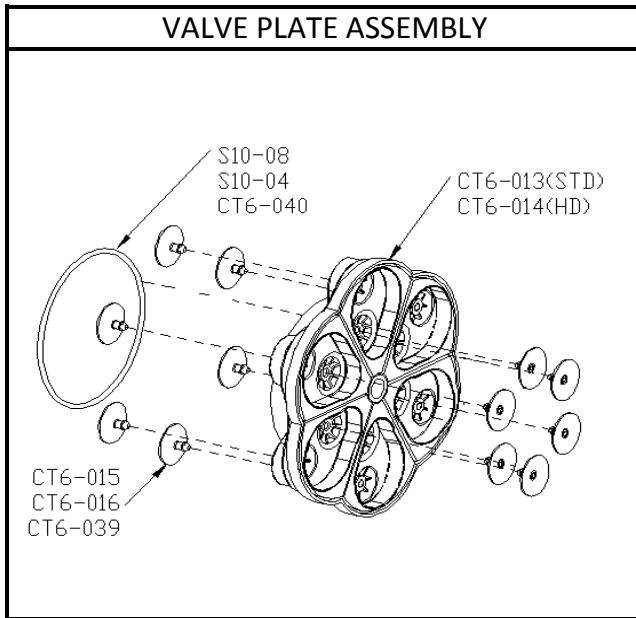

KIT P/N	DESCRIPTION	PARTS
CT6KIT-301	VALVE PLATE ASSEMBLY, EPDM	CT6-013 CT6-015 S10-08
CT6KIT-302	VALVE PLATE ASSEMBLY, VITON	CT6-013 CT6-016 S10-04
CT6KIT-303	VALVE PLATE ASSEMBLY, SANTOPRENE	CT6-013 CT6-039 CT6-040
CT6KIT-303	VALVE PLATE ASSEMBLY, EPDM, HF	CT6-014 CT6-015 S10-08
CT6KIT-304	VALVE PLATE ASSEMBLY, VITON, HF	CT6-014 CT6-016 S10-04
CT6KIT-302	VALVE PLATE ASSEMBLY, SANTOPRENE	CT6-014 CT6-039 CT6-040